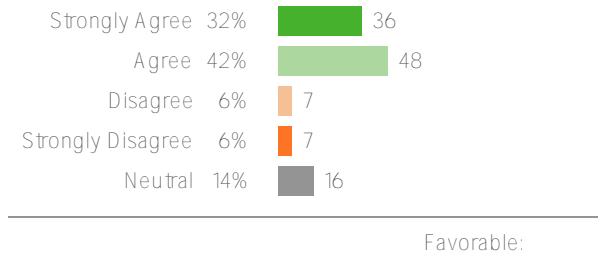

Washington Elementary School  
District

Extremely Good 50%

Favorable:

115 responses

District average:

Washington Elementary School District

115 responses

District average: