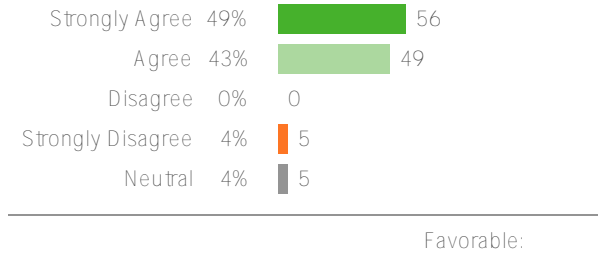

Washington Elementary School  
District

Extremely Good 50%

Favorable:

115 responses

District average:

Washington Elementary School District

115 responses

District average: