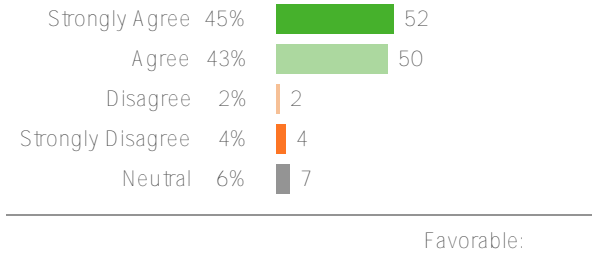

Washington Elementary School  
District

Extremely Good 50%

Favorable:

115 responses

District average:

Washington Elementary School District

115 responses

District average: