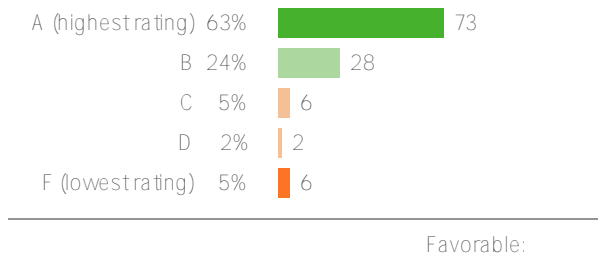

Washington Elementary School  
District

Extremely Good 50%

Favorable:

115 responses

District average:

Washington Elementary School District

115 responses

District average: