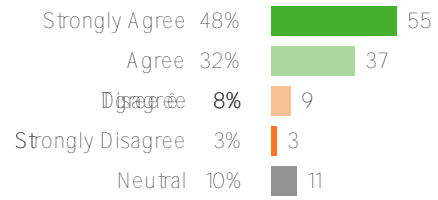

# Sunburst

2023-2024 Family Survey  
Fall 2023

---

Washington Elementary  
School District

115 responses

District average:

Washington Elementary School District

Favorable: