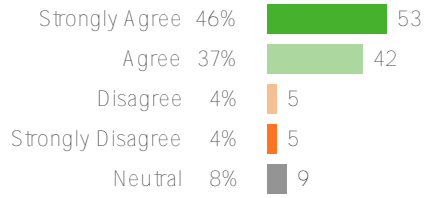

# Sunburst

2023-2024 Family Survey  
Fall 2023

---

Washington Elementary  
School District

115 responses

District average:

Washington Elementary School District

Favorable: