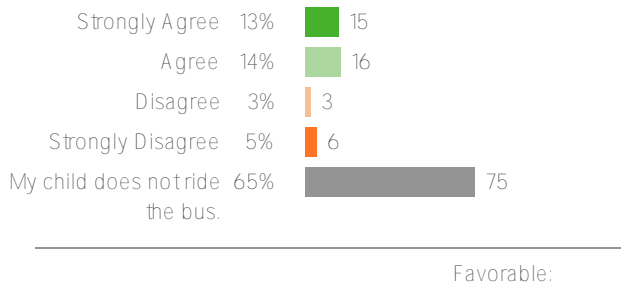

Washington Elementary School  
District

Extremely Good 50%

Favorable:

115 responses

District average:

Washington Elementary School District

115 responses

District average: