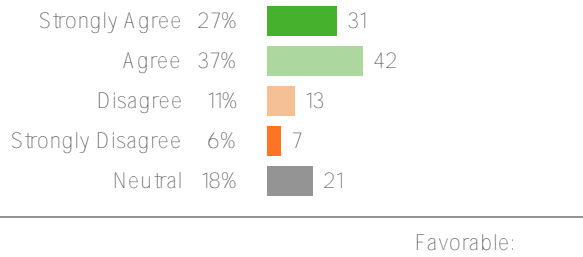

Washington Elementary School  
District

Extremely Good 50%

Favorable:

115 responses

District average:

Washington Elementary School District

115 responses

District average: